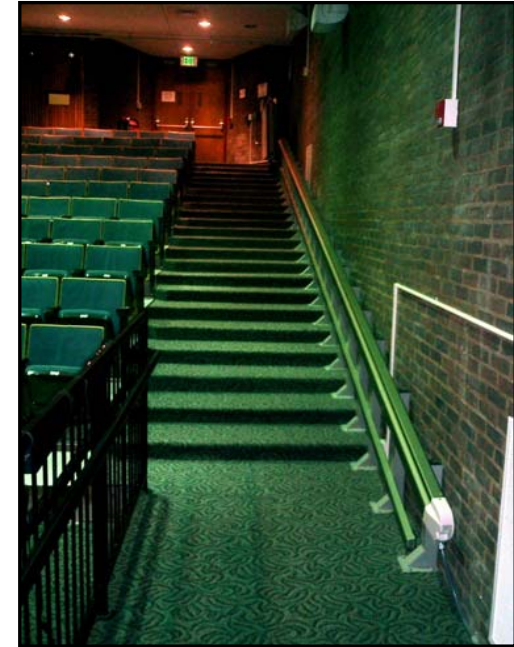

# Solutions by Garaventa

**Model:** XPRESS II  
**Project Name:** Essex Community College  
**Location:** Maryland, USA  
**Installation Date:** 2003

This Garaventa XPRESS II provides access to the Auditorium. The lift is installed on towers.