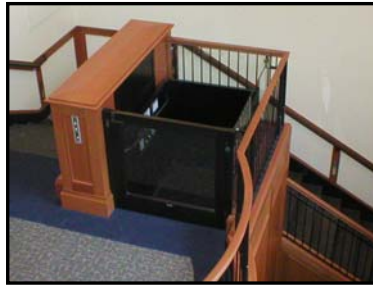

Solutions by Garaventa

Model: Genesis Shaftway
Project Name: Harvard Business School
Location: Massachusetts
Installation Date: 2004

This Genesis Shaftway was painted in a custom color. It is equipped with mast infill panels.