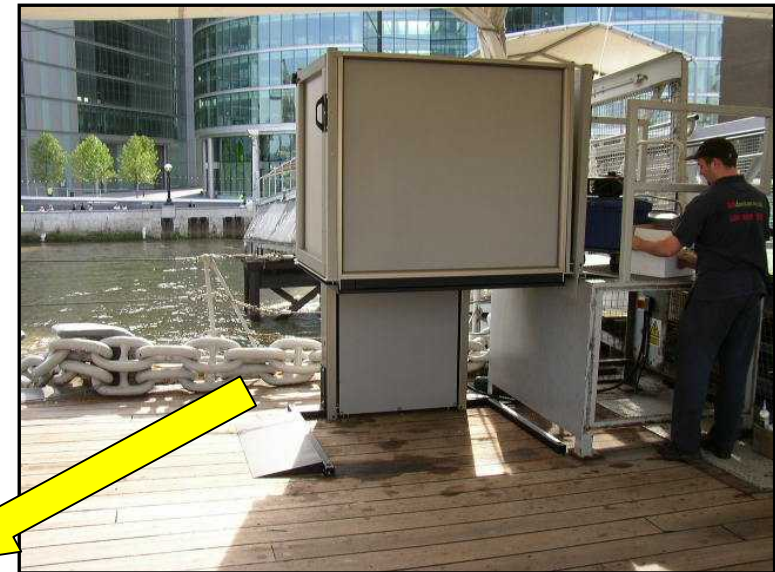

VERTICAL Solutions by Garaventa

Model: Genesis OPAL
Project Name: H.M.S. Belfast
Location: London, England
Installed by: Dolphin Access Lifts
Installation Date: Spring 2004
Serial Number:

This Garaventa Vertical Lift provides wheelchair access to the H.M.S. Belfast which is anchored by the London Tower Bridge.