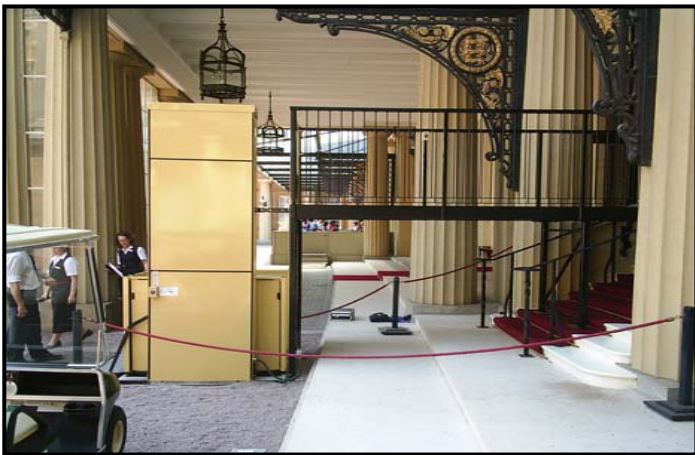

# Solutions by Garaventa

**Model:** Genesis OPAL  
**Project Name:** Buckingham Palace  
**Location:** London, UK  
**Installation Date:** July 2006

This Garaventa lift is intended for temporary use. The Lift and the connecting bridge can be installed or removed within a few hours.