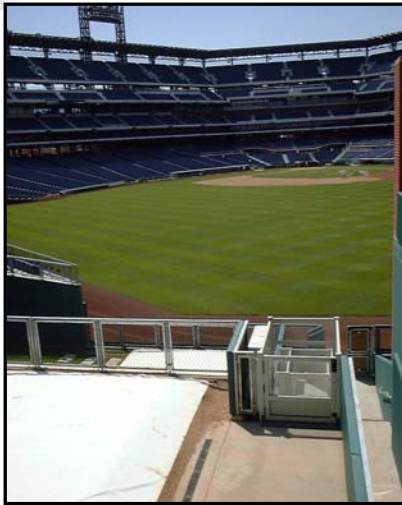

VERTICAL Solutions by Garaventa

Model: Genesis Custom
Project Name: Phillies Baseball Stadium
Location: Philadelphia
Installed by: Del-Val Enterprises
Installation Date: April 2003
Serial Number: #21957

With 6 lifts in total this project had many custom aspects. Such as a stainless steel grab rails and call stations, aluminum checker plate decking.