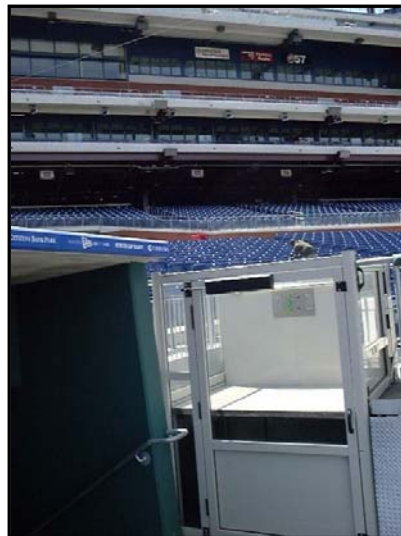

VERTICAL Solutions by Garaventa

Model: Genesis Custom
Project Name: Phillies Baseball Stadium
Location: Philadelphia
Installed by: Del-Val Enterprises
Installation Date: April 2003
Serial Number: #21957

With 6 lifts in total this project had many custom aspects. Such as a stainless steel grab rails and call stations, aluminum checker plate decking.