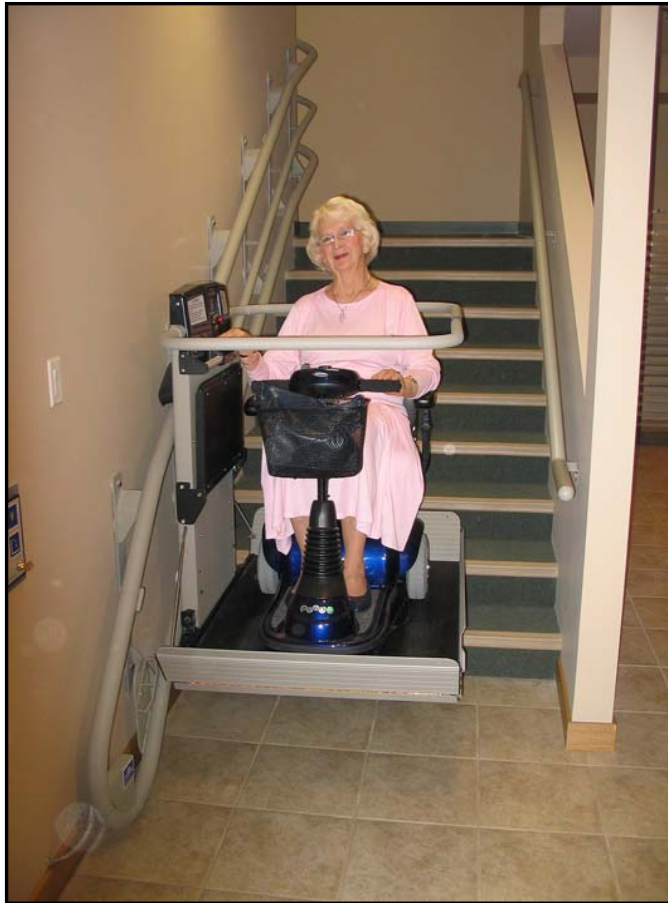

Solutions by Garaventa

Model: GSL Artira
Project Name: Gospel Church
Location: West Richmond, Canada
Installation Date: 2002

This Garaventa GSL Artira is equipped with a foldable seat.