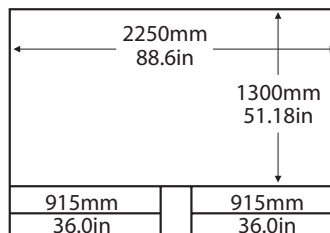

Clearances

Wheelchair loading and unloading requires a minimum straight line clearance of approximately 3m/10ft. This diagram shows typical clearances required on turnback stairways. Dimensions vary with stairway width and operator experience. Consult Garaventa or your local representative for clearance verification.

Attach the Stair-Trac to the wheelchair, recline the passenger and move them to the stairway.