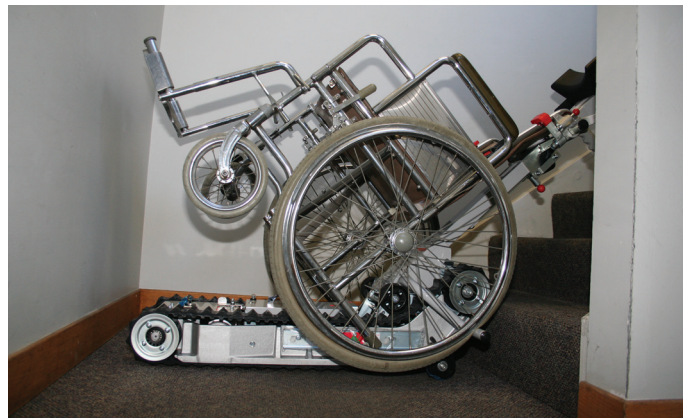

## PORTABLE WHEELCHAIR LIFT

Powered to carry over 250 lbs. up approximately 30 floors

The Garaventa Stair-Trac is an easy to use, portable wheelchair lift designed to attach under most manual wheelchairs. Stair-Trac's powerful motor allows a small attendant to safely transport a larger passenger up and down stairways. Stair-Trac is suitable for indoor or outdoor use in public buildings and private homes. It is an affordable and reliable portable access solution.

## Features

- Attaches to most standard wheelchairs with push handle (adult/child)
- Powered to carry over 250 lbs. up approximately 30 floors
- Use on virtually any indoor or outdoor stairway
- Stable and self-supporting
- Durable tracks grip stairs securely
- Detachable support handle for compact storage and easy transport
- Quick-release safety belt
- Key switch restricts use to authorized persons
- Rechargeable batteries and charger
- Portable inclined platform lift
- Suitable for indoor and outdoor use
- Accommodates all types of wheelchairs

## Benefits

- Economical compared to stairway lifts and elevators
- It is portable so it can be used on various stairways within a building
- Can be used when electrical power fails or is not available
- Easily stores in a secure area when not in use
- Requires minimal maintenance
- Available immediately
- Can be used for building evacuation

Attach the Stair-Trac to the wheelchair, recline the passenger and move them to the stairway.

Ascend or descend stairs with the press of a button. The passenger sits in a comfortable, upright position.